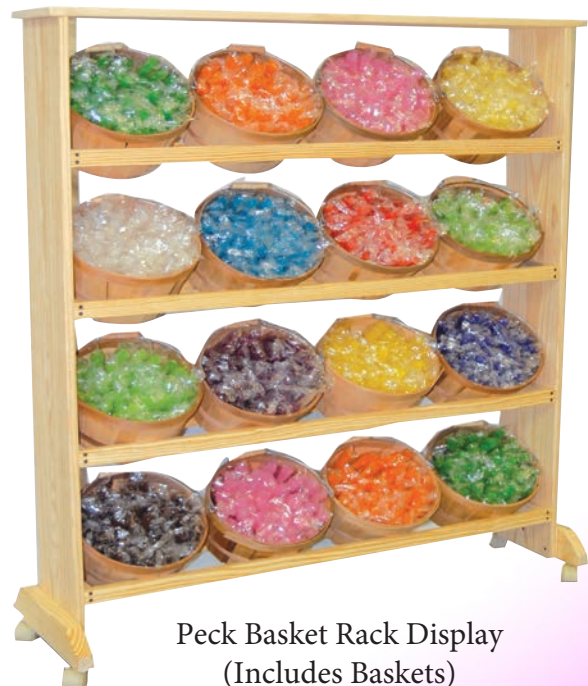

Peck Basket Rack Display
(Includes Baskets)
16" x 51" x 61"